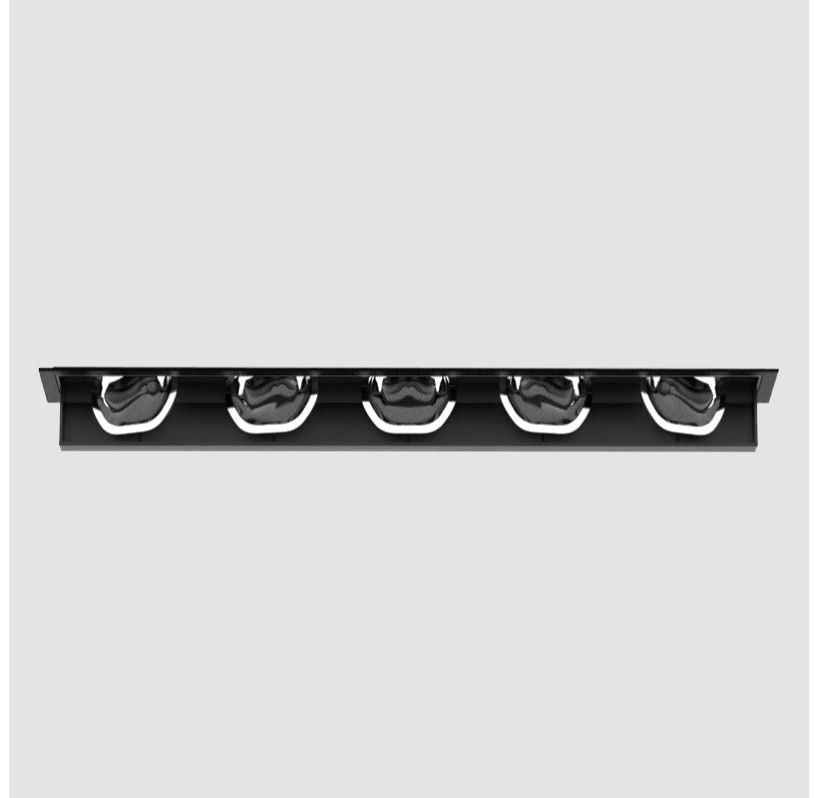

GENERAL

Series: Magiq Wallwash
Brand: Prolicht
Division: Architectural
Mounting Type: Trimless
Mounting Location: Ceiling
Subcategory: Wallwash

PHYSICAL

Shape: Rectangle
Length (mm): 267
Length (in): 10 ½
Width (mm): 36
Width (in): 1 ⅞
Height (mm): 64
Height (in): 2 ½
Ceiling Thickness (mm): 12.5
Ceiling Thickness (in): 1/2
Min. Recessing Depth (mm): 100
Min. Recessing Depth (in): 3 ⅙
Light Distribution: Asymmetric
Weight (kg): 0.943
Weight (lbs): 2.08
Holder Finish: WHI / BLK
Fixture Material: Aluminum Die Cast
Cut-out Measurements: 273mm / 10 ¾" x 42mm / 1 5/8"
Upon Request: Unique Ceiling Thickness

ELECTRICAL

Lamp Type: LED (Zhaga Standard)
Input Wattage (W): 33.4
Total Output Wattage (W): 29.6
Dimming: Tri-Mode (Non-Dimming and Phase Dimming (120Vac only) and 0-10V Dimming)
Driver Included: Yes
Driver Location: Remote
Driver Type: Constant Current - Universal
Driver Class: Class 1
Input Voltage (V): 120 - 277
Constant Current (MA): 500

LED

Number of LEDs: 5
Color Temperature (°K): 2700 / 3000 / 3500 / 4000
Max. Delivered Lumen (lm): 2145 / 2339 / 2145 / 2443
Nominal Lumen (lm): 2375 / 2590 / 2375 / 2705
CRI: >90 CRI
Lamp Life (hrs): 50000
Upon Request: Special Color Temperature

OPTICAL

Reflector: Asymmetric
Upon Request: Special Beam Angles

RATINGS AND CERTIFICATIONS

Certified By: CSA Certified to UL and CSA Standards
IP rating: IP20

100mm
3 15/16"

12 ½ mm
½"

270mm x 38mm
10 5/8" x 1 ½"