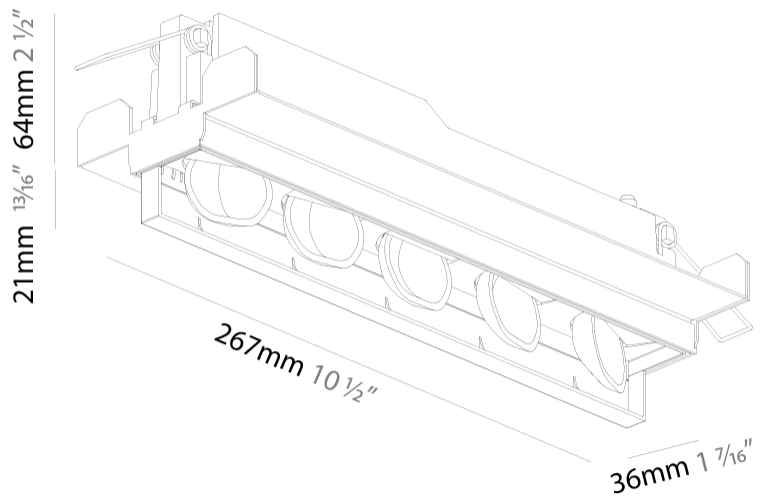

GENERAL

Series: Magiq Wallwash
Brand: Prolicht
Division: Architectural
Mounting Type: Trimless
Mounting Location: Ceiling
Subcategory: Wallwash

PHYSICAL

Shape: Rectangle
Length (mm): 267
Length (in): 10 ½
Width (mm): 36
Width (in): 1 ⅞
Height (mm): 64
Height (in): 2 ½
Ceiling Thickness (mm): 12.5
Ceiling Thickness (in): 1/2
Min. Recessing Depth (mm): 100
Min. Recessing Depth (in): 3 ⅙
Light Distribution: Asymmetric
Weight (kg): 0.943
Weight (lbs): 2.08
Holder Finish: WHI / BLK
Fixture Material: Aluminum Die Cast
Cut-out Measurements: 273mm / 10 ¾" x 42mm / 1 5/8"
Upon Request: Unique Ceiling Thickness

ELECTRICAL

Lamp Type: LED (Zhaga Standard)
Input Wattage (W): 33.4
Total Output Wattage (W): 29.6
Dimming: Tri-Mode (Non-Dimming and Phase Dimming (120Vac only) and 0-10V Dimming)
Driver Included: Yes
Driver Location: Remote
Driver Type: Constant Current - Universal
Driver Class: Class 1
Input Voltage (V): 120 - 277
Constant Current (MA): 500

LED

Number of LEDs: 5
Color Temperature (°K): 2700 / 3000 / 3500 / 4000
Max. Delivered Lumen (lm): 2145 / 2339 / 2145 / 2443
Nominal Lumen (lm): 2375 / 2590 / 2375 / 2705
CRI: >90 CRI
Lamp Life (hrs): 50000
Upon Request: Special Color Temperature

OPTICAL

Reflector: Asymmetric
Upon Request: Special Beam Angles

RATINGS AND CERTIFICATIONS

Certified By: CSA Certified to UL and CSA Standards
IP rating: IP20

100mm
3 15/16"

12 ½ mm
½"

270mm x 38mm
10 5/8" x 1 ½"